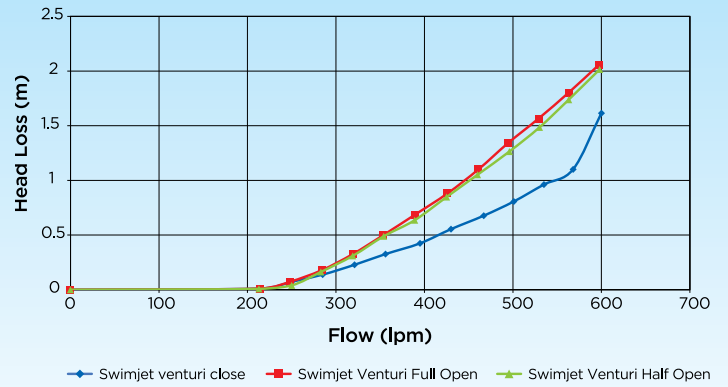

Swimjet Head Loss Curve