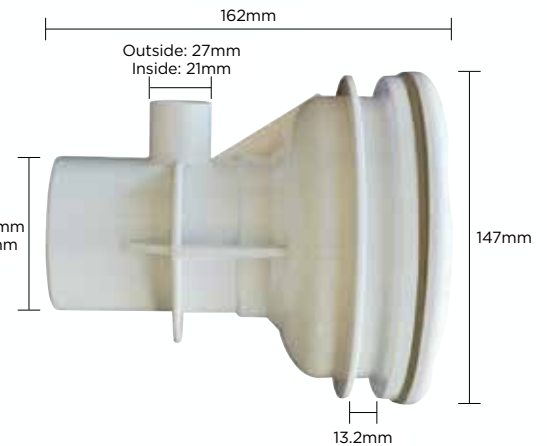

### Features

- 2" (50mm) socket for high water volume
- ½" (12mm) socket for high air input
- Available for fibreglass & concrete installations

## Standard Installations Options

### Swim Spa Configuration

## Dimensions