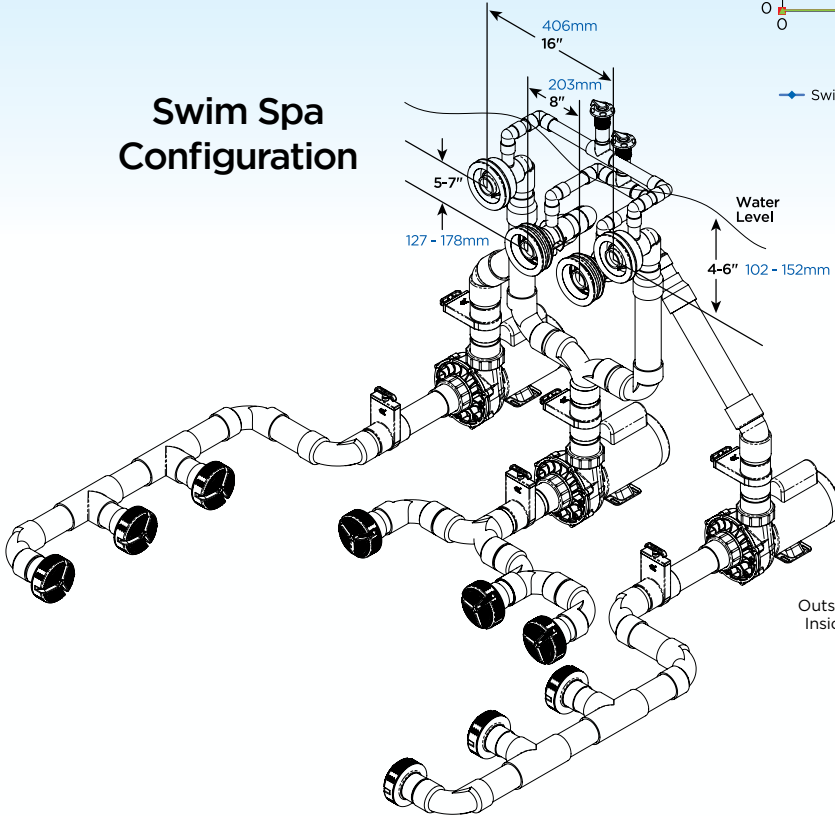

Waterco Swimjets

Waterco Swimjets are a flush mounted jet propulsion system capable of creating a current up to 660 litres per minute and are brilliant in swimming pools or swim spas. Available for either fibreglass with white or grey colours or concrete installations in white.

Installation

Waterco Swimjets can be installed in any type of pool.

Standard Installations Options

Swim Spa Configuration